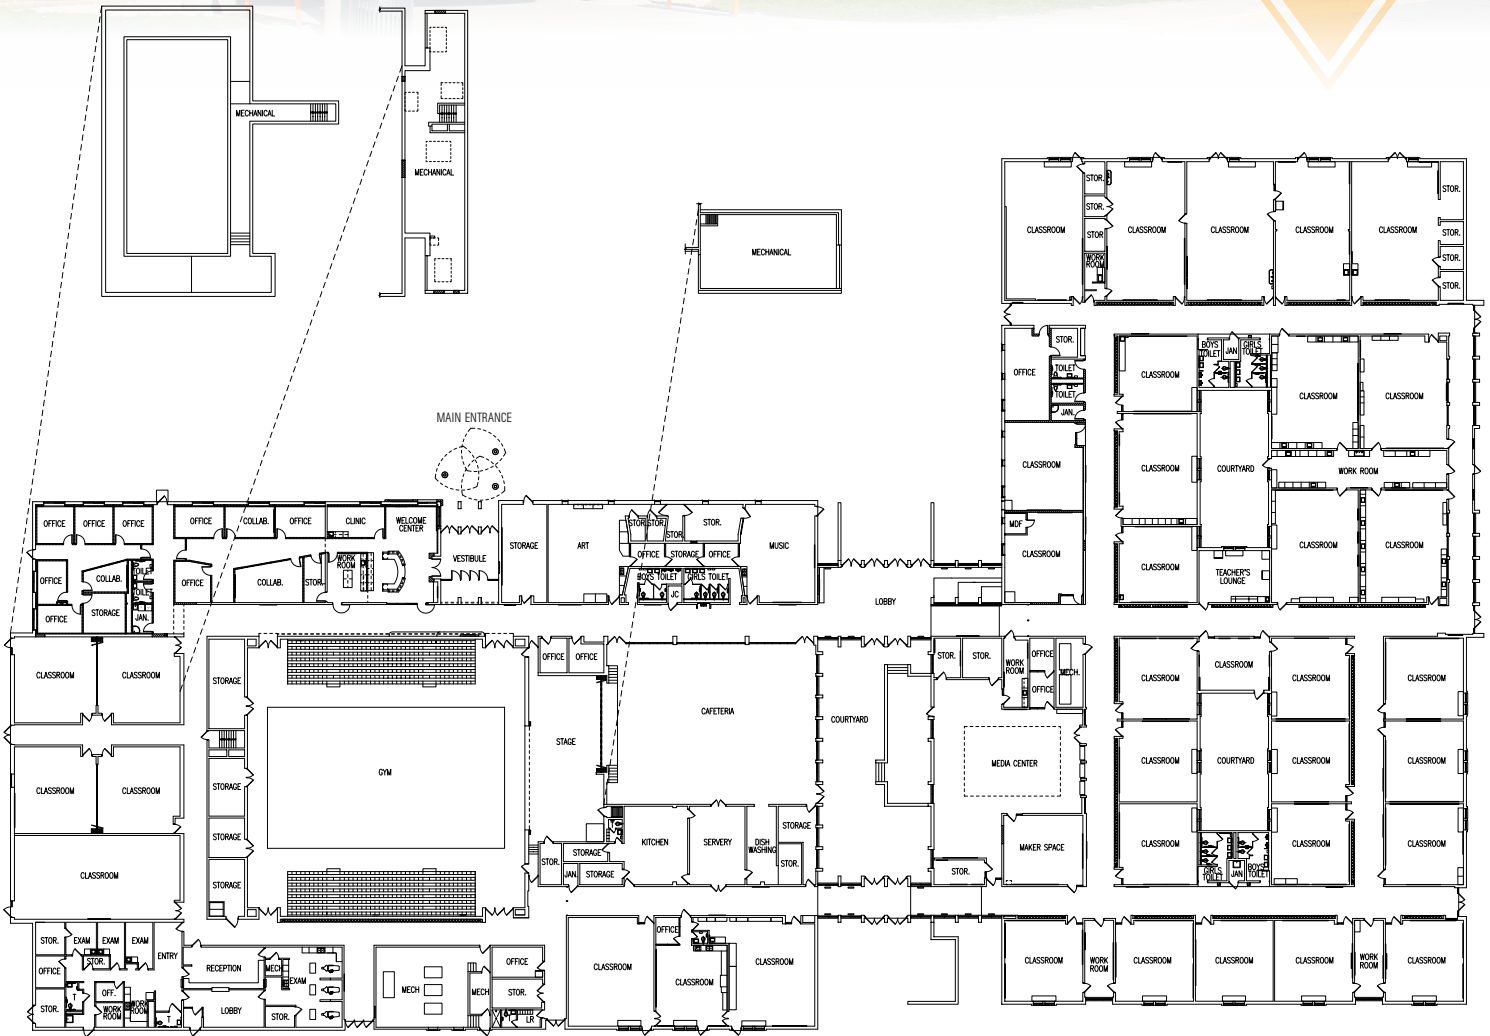

NORTHEAST ELEMENTARY

Located in the northeast corner of the City of Jackson, **Northeast Elementary** is a Young Fives – 5th grade school with modern amenities and a large campus that provides outstanding academic and social opportunities for all of its students.